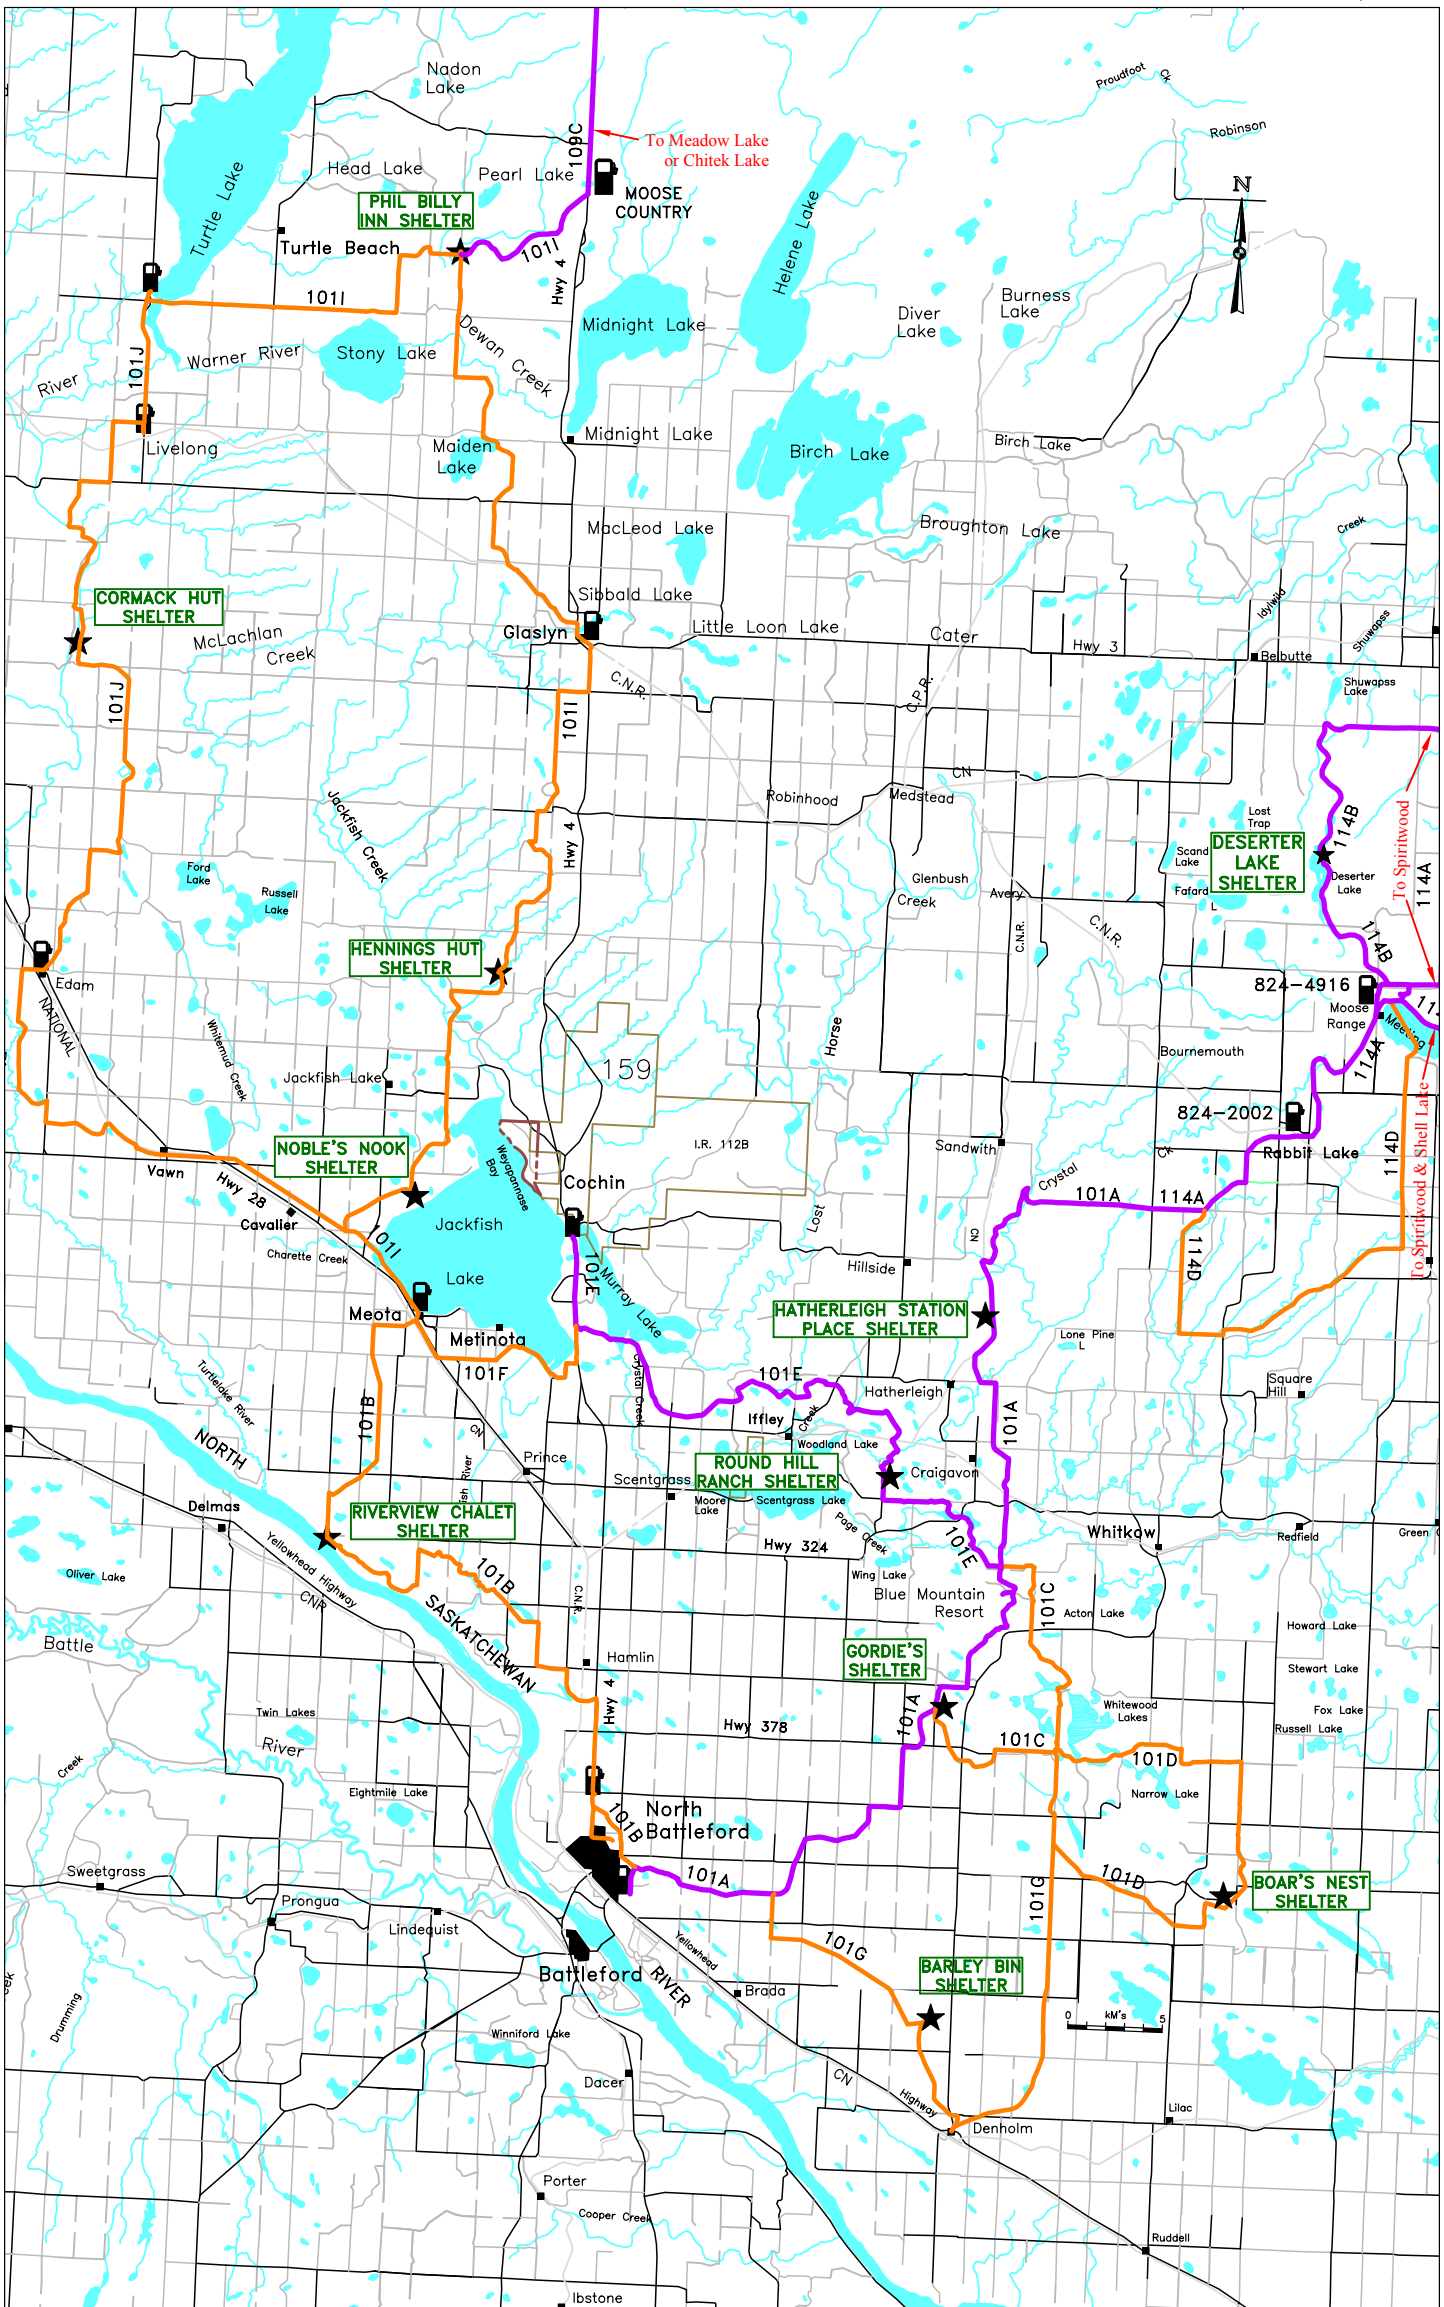

Battlefords Trail Breakers Club #101

Latest Update Mar 14/2013

Latest Print Mar 14/2013

PARTIAL GPS's ALL TRAILS on Mar 31/2011

Trail Types:

Trans Canadian — Secondary —
 Primary —

Legend:

Fuel Site 
 Warm-up Shelter ★

Basemap data is copyright of ISC / Information Services Corp. and provided under License to Saskatchewan Snowmobile Association. The Snowmobile Trail Information provided on the S.S.A. maps may have changes that have occurred after printing. Please check with local authorities prior to accessing trails.